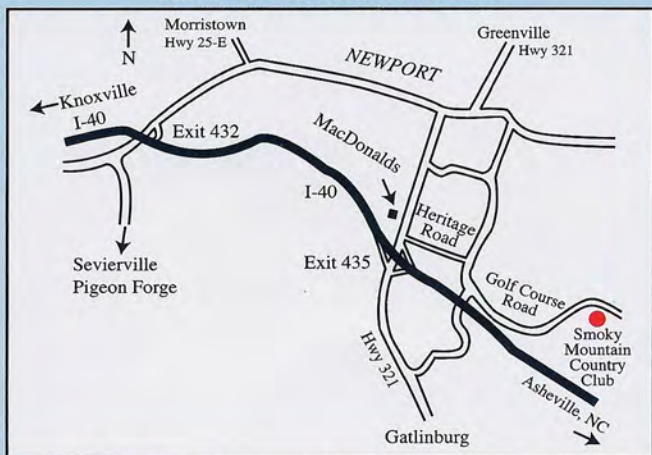

1220 Golf Course Road • Newport, TN